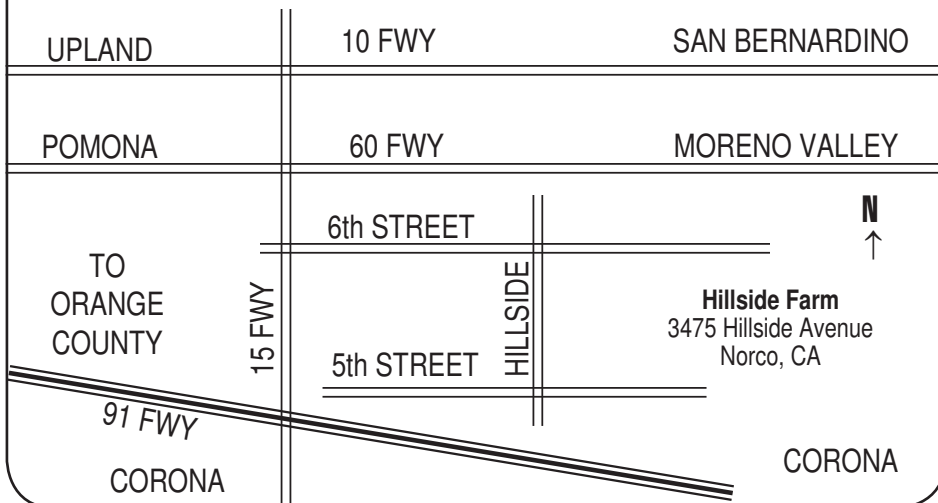

35th Annual Holiday Craft Fair

Hillside Farm

3475 Hillside Avenue • Norco, CA
(Between 5th & 6th Streets)

(951) 737-0414

10:00 AM to 4:00 PM

Nov. 29th - Dec. 1st • Dec. 7th - 8th

Fine, Hand Crafted Gifts

35th Annual Holiday Craft Fair

Hillside Farm

3475 Hillside Avenue • Norco, CA
(Between 5th & 6th Streets)

(951) 737-0414

10:00 AM to 4:00 PM

Nov. 29th - Dec. 1st • Dec. 7th - 8th

Fine, Hand Crafted Gifts